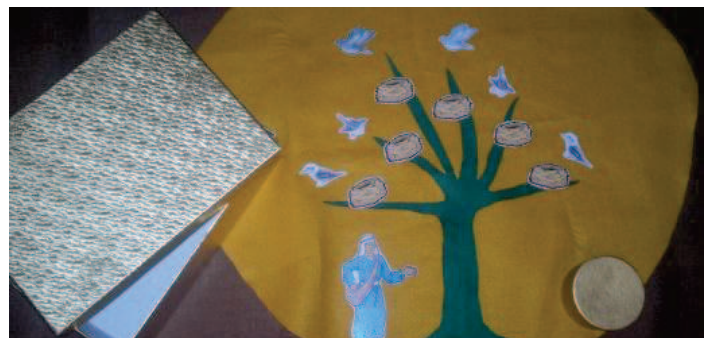

Complete Kit with gold box: $65
Material Only: $30
Ready-mounted parable pieces only: $35

PARABLE OF THE PRODIGAL SON

Exploring Scripture - Script available
Complete Kit Contains: 1 x Parable Box (Gold Box)
Materials Underlay Felt road Felt strips – pig pen
Ready-mounted parable pieces incl.: 1 x Father 1 x Son 1 x Brother 4 x pigs